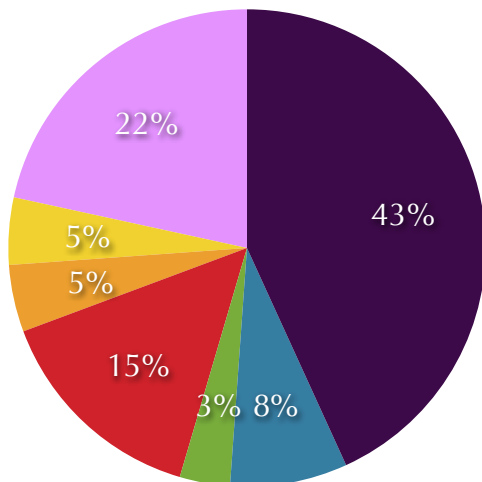

Graduate Students Wanted Ecology & Evolutionary Biology

- Our students study everything from invasive species to global change biology, from conservation planning to effective biology teaching and more
- Guaranteed support for students making adequate progress (5 yr PhD, 2 yr Masters)

Our PhD graduates (2000-2015) now

Our PhD graduates (at least 5 yr post-graduation) now

- Tenure track faculty
- Non-TT faculty/researcher
- NGO
- Government
- Private business
- Unknown
- Postdoc

- Ecology faculty include Simberloff, Schweitzer, Kalisz, Armsworth, McCracken, Gross, Kwit, Bailey, Fordyce, Echternacht (in addition to evolution faculty)
- Dynamic department: one new faculty member in Aug 2015, two more (so far) for Aug 2016
- Vibrant, affordable community near Smoky Mountains
- For more information, <http://eeb.bio.utk.edu>