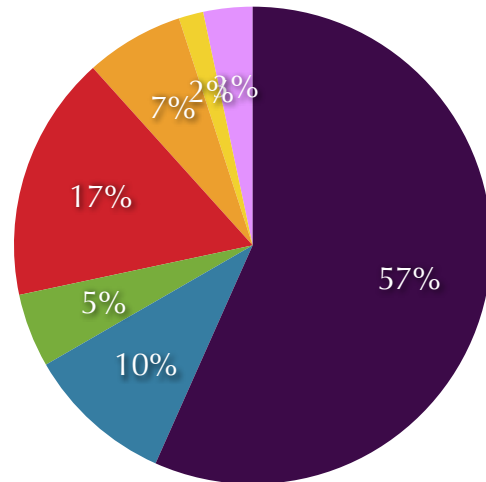

Graduate Students Wanted Ecology & Evolutionary Biology

- Our students study everything from invasive species to global change biology, from conservation planning to effective biology teaching and more
- Guaranteed support for students making adequate progress (5 yr PhD, 2 yr Masters)

Our PhD graduates (2000-2015) now

Our PhD graduates (at least 5 yr post-graduation) now

- Tenure track faculty
- Non-TT faculty/researcher
- NGO
- Government
- Private business
- Unknown
- Postdoc

- Ecology faculty include Simberloff, Schweitzer, Kalisz, Armsworth, McCracken, Gross, Kwit, Bailey, Fordyce, Echternacht (in addition to evolution faculty)
- Dynamic department: one new faculty member in Aug 2015, two more (so far) for Aug 2016
- Vibrant, affordable community near Smoky Mountains
- For more information, <http://eeb.bio.utk.edu>